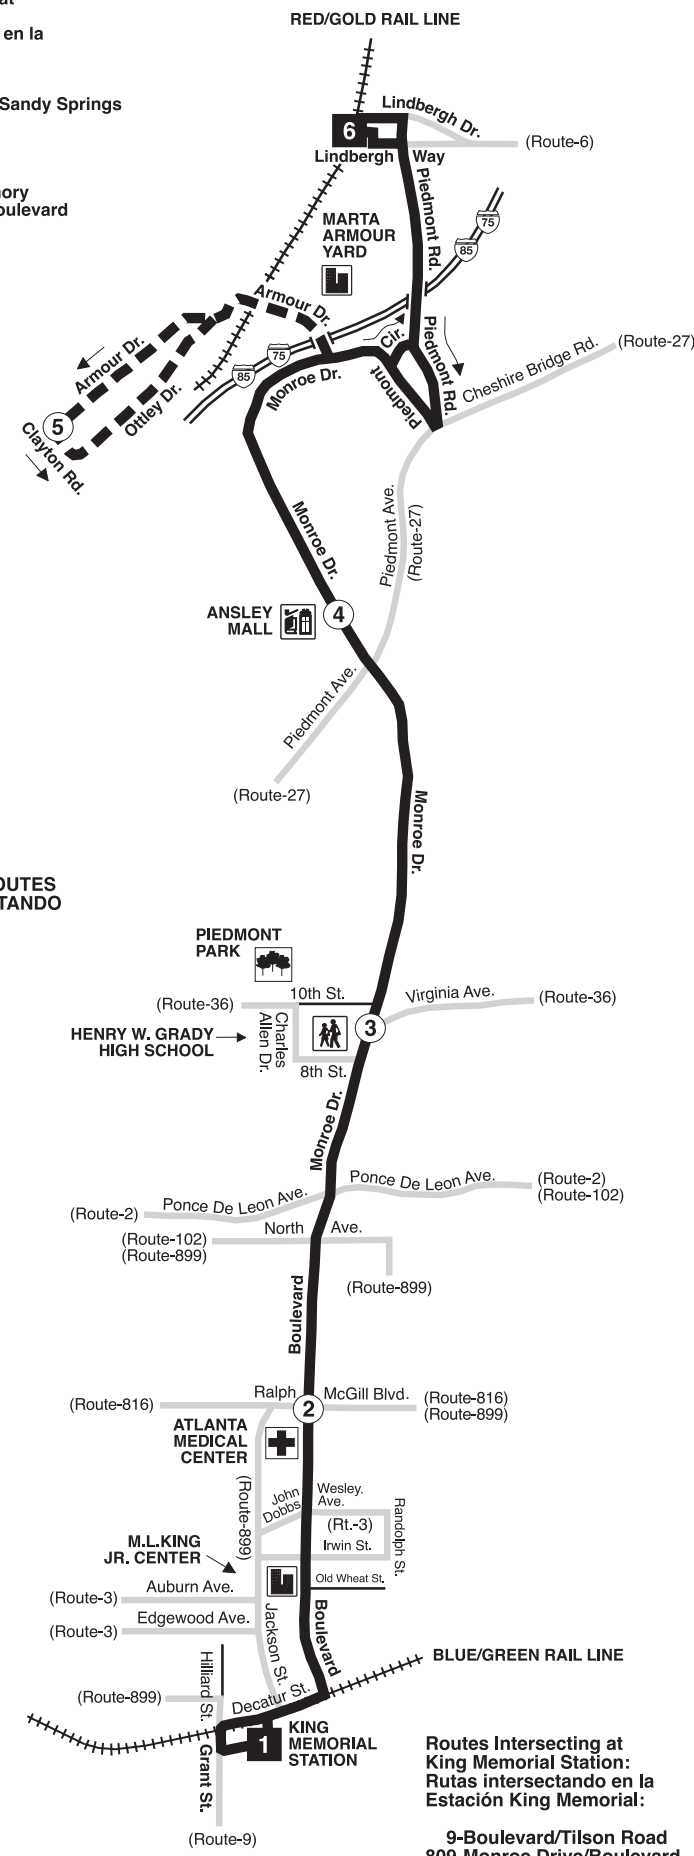

Routes intersecting at
Lindbergh Station:
Rutas intersectando en la
Estación Lindbergh:

North Bus Bay:
5-Piedmont Road/Sandy Springs
30-LaVista Road
39-Buford Highway

South Bus Bay:
6-Clifton Road/Emory
809-Monroe Drive/Boulevard
-GRTA Xpress